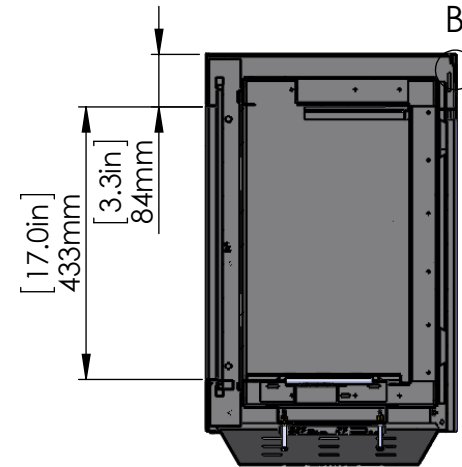

Stand Alone 75 Protection Net/Screen

Stand Alone 75 Protection Net/Screen

DETAIL B
SCALE 1 : 1

SECTION A-A

Stand Alone 75 bracket Protection Net/Screen