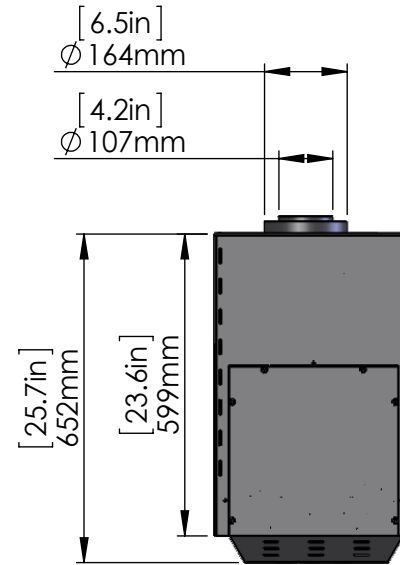

Stand Alone 75 Protection Net/Screen

Stand Alone 75 Protection Net/Screen

DETAIL B
SCALE 1 : 1

SECTION A-A

Stand Alone 75 bracket Protection Net/Screen