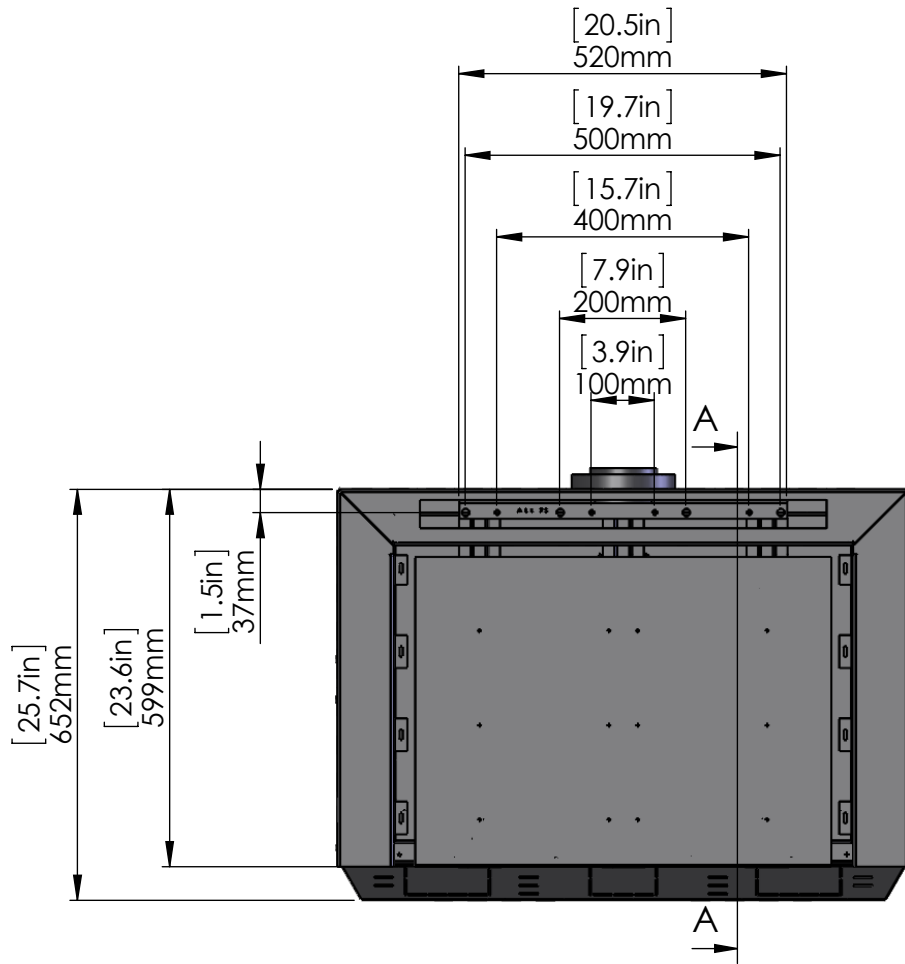

Stand Alone 75 Protection Net/Screen

Stand Alone 75 Protection Net/Screen

DETAIL B
SCALE 1 : 1

SECTION A-A

Stand Alone 75 bracket Protection Net/Screen