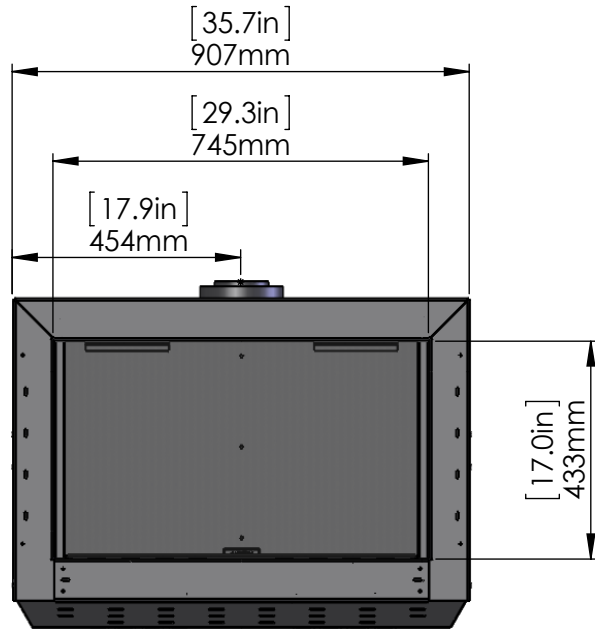

Stand Alone 75 Protection Net/Screen

Stand Alone 75 Protection Net/Screen

DETAIL B
SCALE 1 : 1

SECTION A-A

Stand Alone 75 bracket Protection Net/Screen